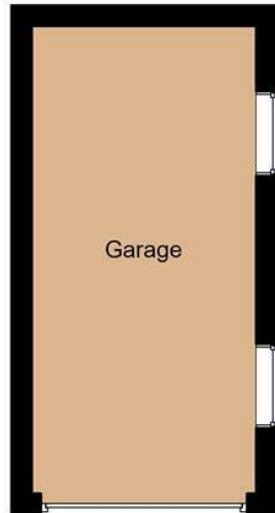

Garage
15 sq.mt / 161.45 sq.ft
Approx

Ground Floor
44 sq.mt / 473.61 sq.ft
Approx

First Floor
45 sq.mt / 484.37 sq.ft
Approx

Whilst every attempt has been made to ensure the accuracy of the floor plan contained here, no responsibility is taken for incorrect measurements of doors, windows, appliances and room or any error, omission or misstatement. Exterior and interior walls are drawn to scale based on interior measurements. Any figure given is for initial guidance only and should not be relied on as basis of valuation. These plans are for marketing purposes only and should be used as such by any prospective purchase. Specially no guarantee is should not be relied on as a basis of valuation. These plans are for marketing purposes only and should be used as such by any prospective purchase. Specifically no guarantee is given on the total square footage of the property if quoted on this plan.